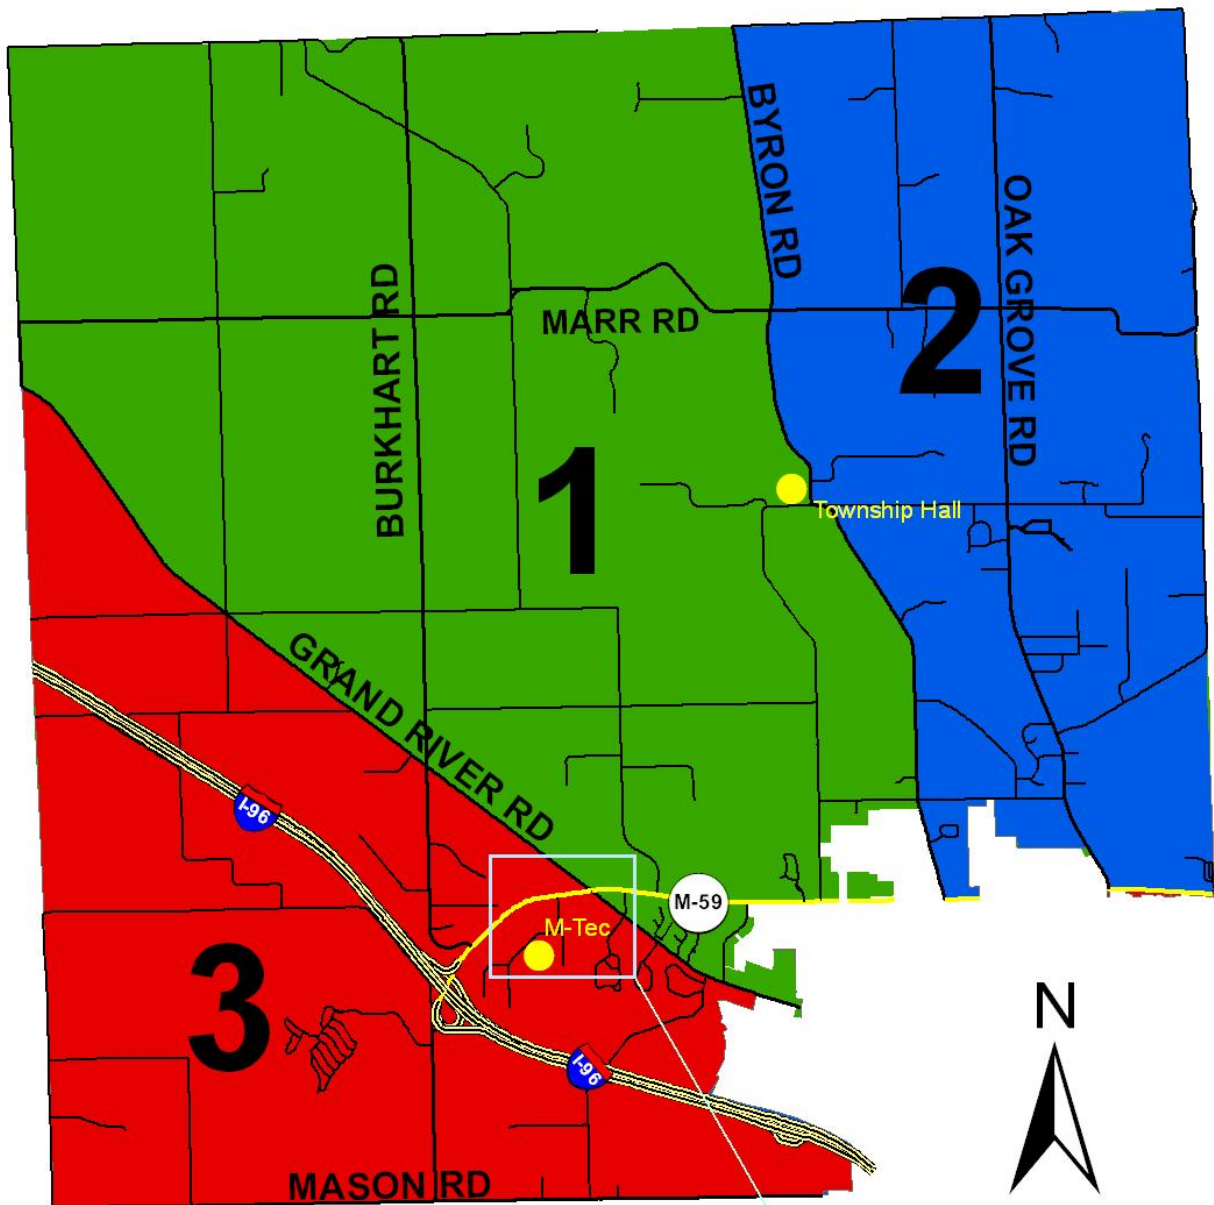

# Howell Township Precincts

## Precinct Number

- Precinct 1
- Precinct 2
- Precinct 3

- Precinct 1 - M-Tec**  
-----  
Residents who live north of Grand River and west of Byron Road.
- Precinct 2 - Township Hall**  
-----  
Residents who live east of Byron Road.
- Precinct 3 - M-Tec**  
-----  
Residents who live south of Grand River.